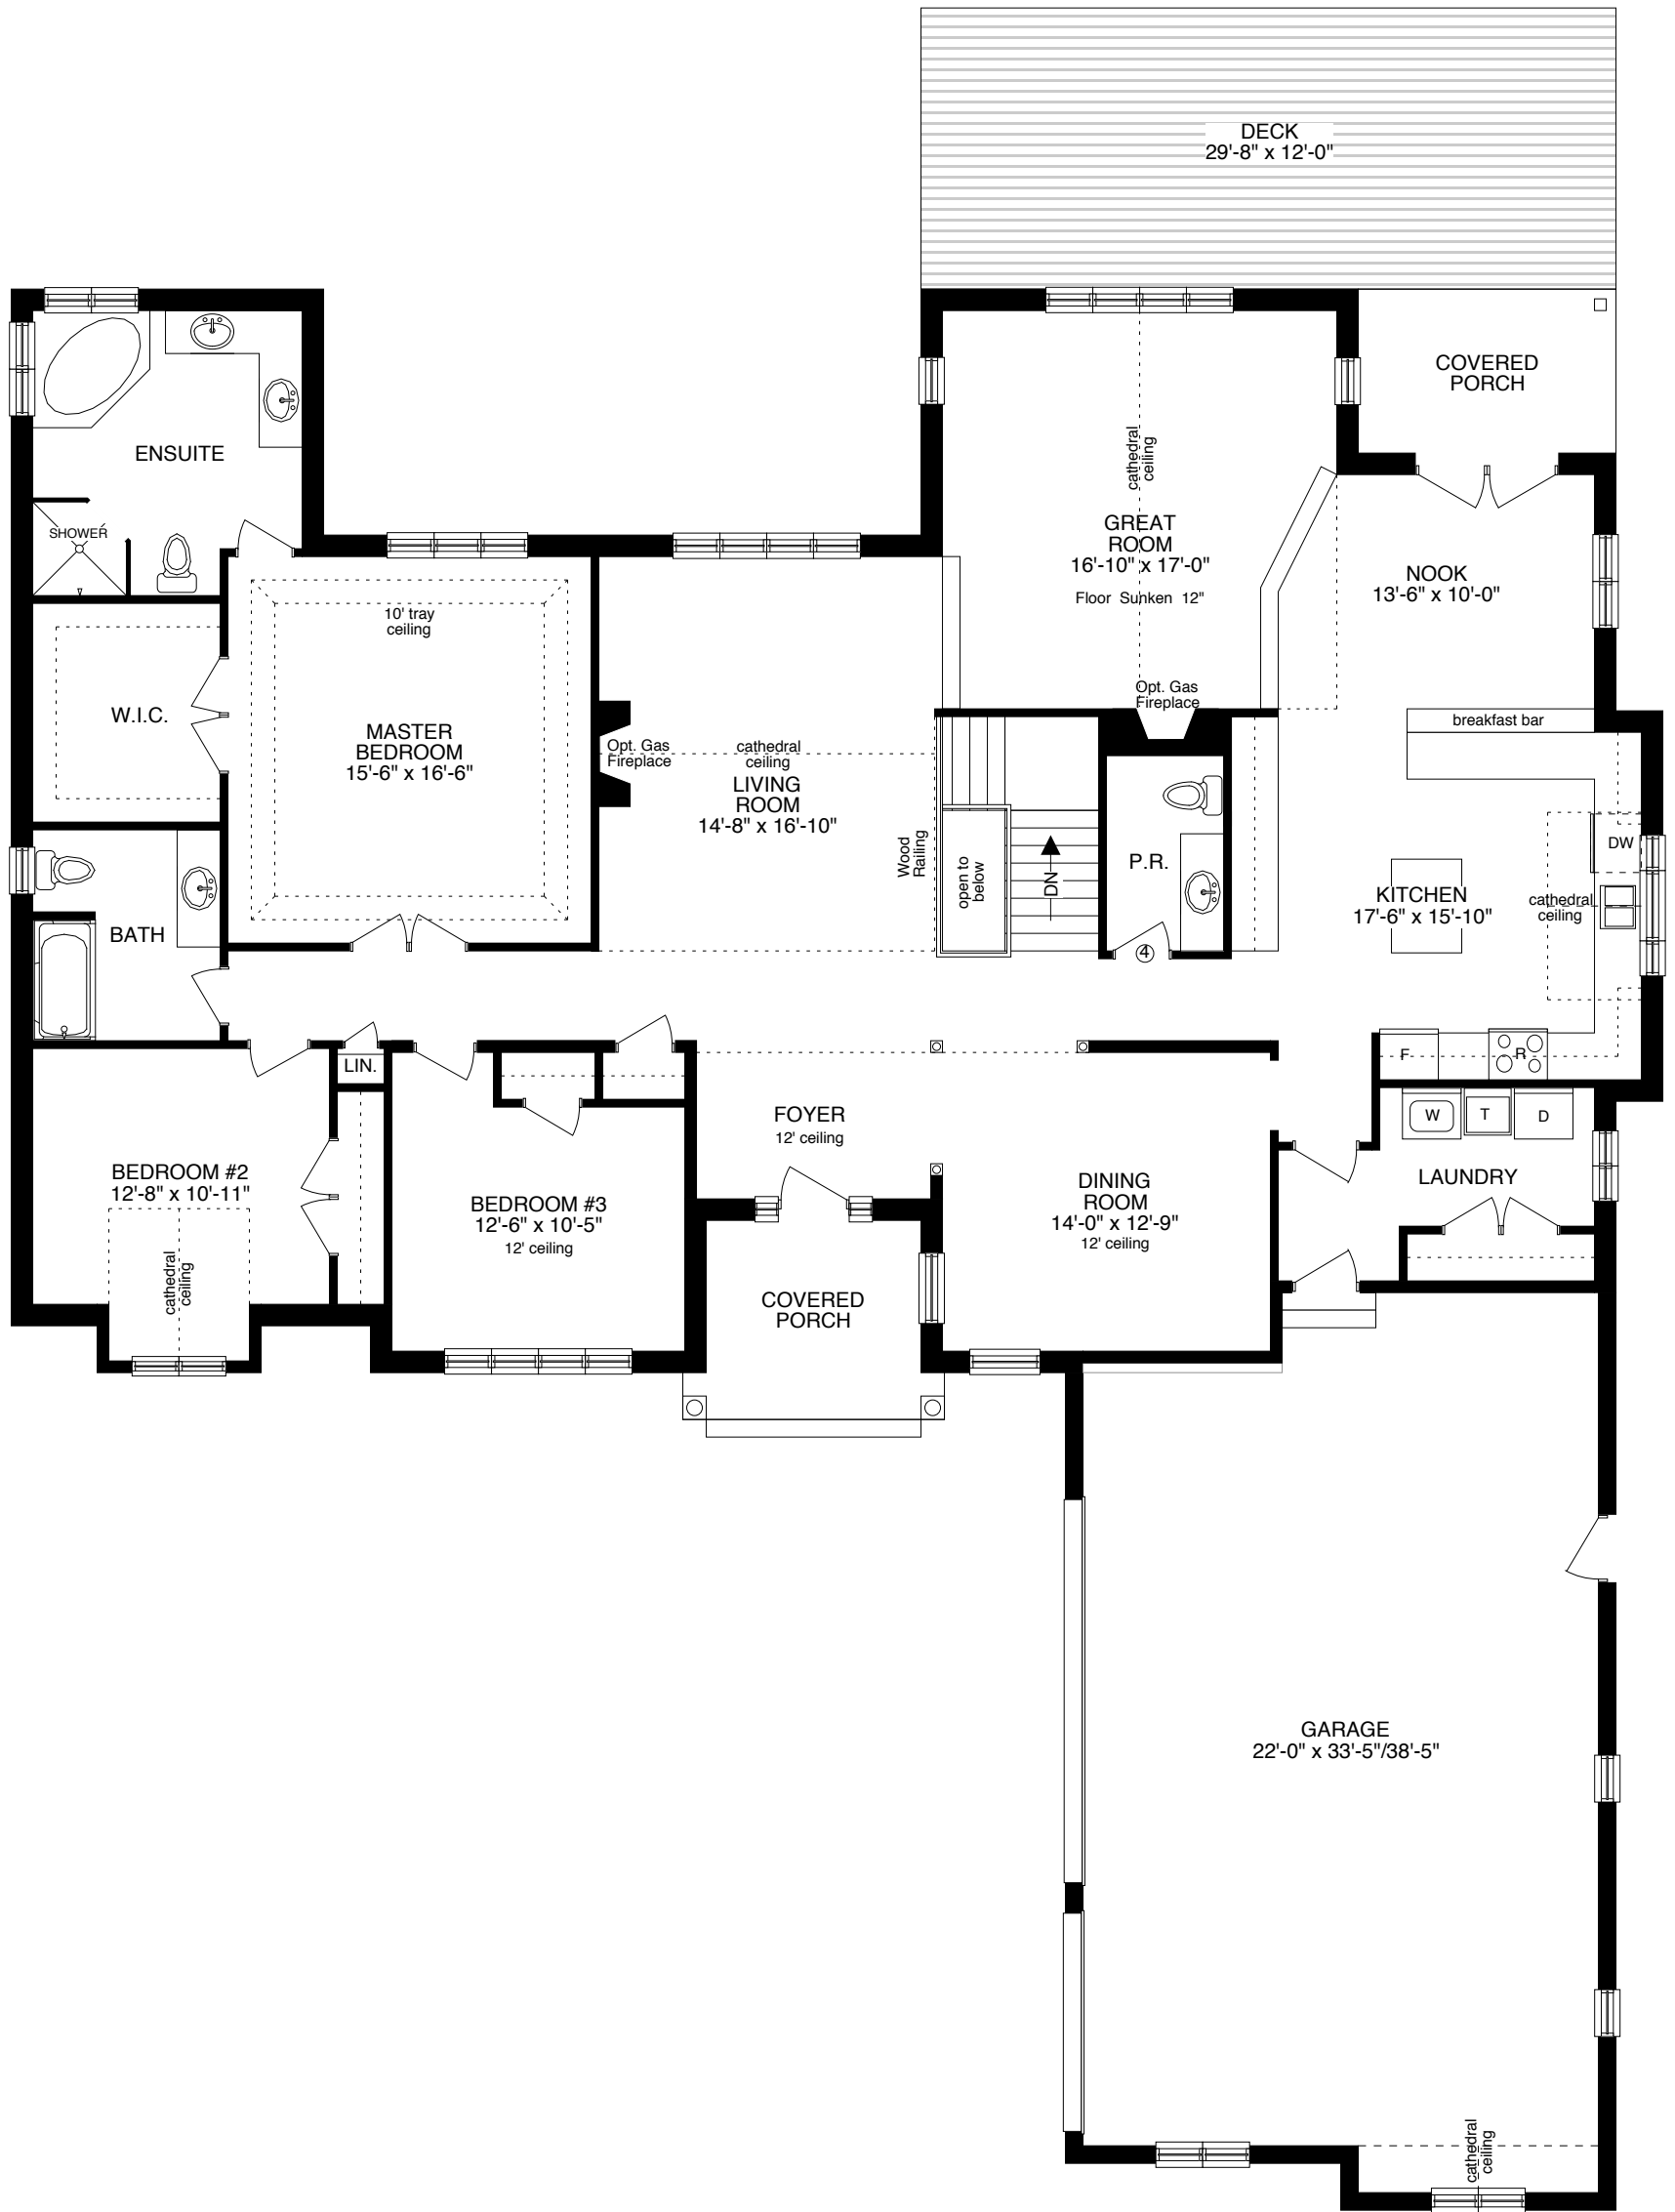

FRONT ELEVATION

***The Derbyshire***  
*2729 Sq. Ft.*

***The Derbyshire***  
***2729 Sq. Ft.***